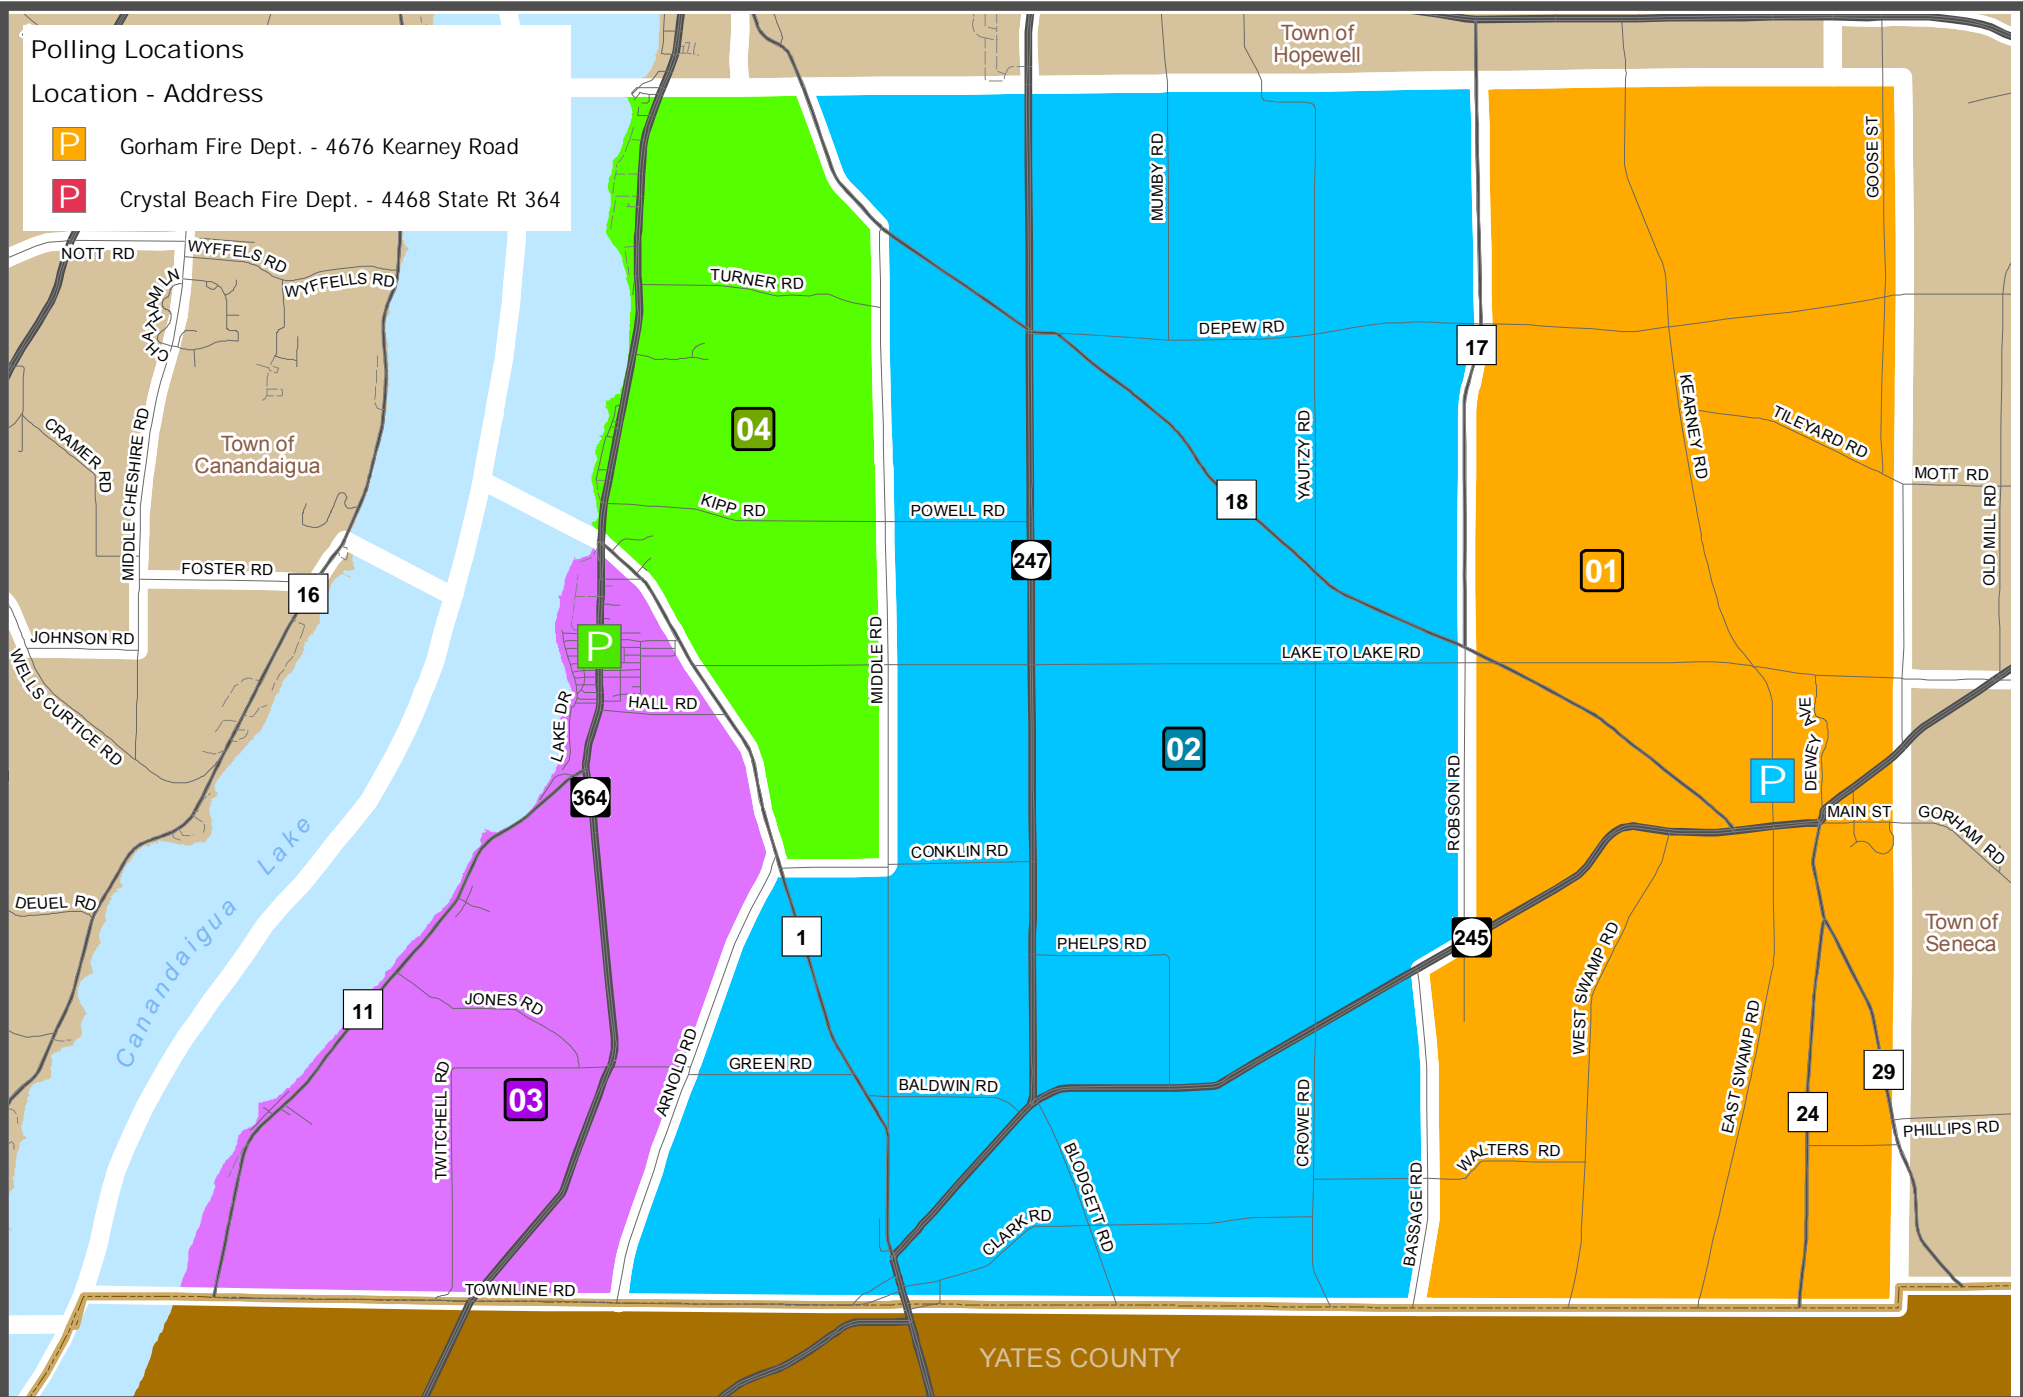

**Polling Locations**

**Location - Address**

- P Gorham Fire Dept. - 4676 Kearney Road
- P Crystal Beach Fire Dept. - 4468 State Rt 364

# TOWN OF GORHAM - ELECTION DISTRICTS

**IMPORTANT NOTICE AND DISCLAIMER:** THIS MAP AND INFORMATION IS PROVIDED "AS IS" AND ONTARIO COUNTY MAKES NO WARRANTIES OR GUARANTEES, EXPRESSED OR IMPLIED, INCLUDING WARRANTIES OF TITLE, NON-INFRINGEMENT, MERCHANTABILITY AND THAT OF FITNESS FOR A PARTICULAR PURPOSE CONCERNING THIS MAP AND THE INFORMATION CONTAINED HEREIN. USER ASSUMES ALL RISKS AND RESPONSIBILITY FOR DETERMINING WHETHER THIS MAP IS SUFFICIENT FOR PURPOSES INTENDED.

0.5  
Mile

Ontario County, New York

Map updated in March 2014 by the Ontario County GIS Program