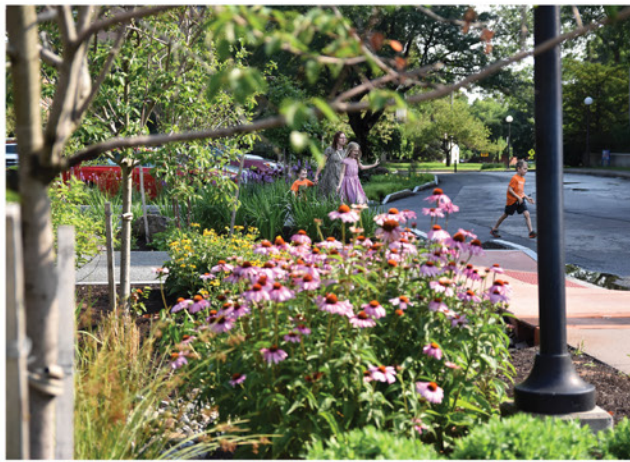

# CANANDAIGUA LAKE SHORE PARKS

## PROJECT PRECEDENTS

Which park amenities would you most want to see at the parks?  
 Please use the stickers to show us.

### GREEN INFRASTRUCTURE

RAIN GARDEN

BUTTERFLY GARDEN

PERMEABLE ASPHALT AND CURBING

### WATER FEATURES

BEACH VOLLEYBALL

SWIM PLATFORM WITH LIFEGUARD CHAIR

ACCESSIBLE KAYAK RAMP