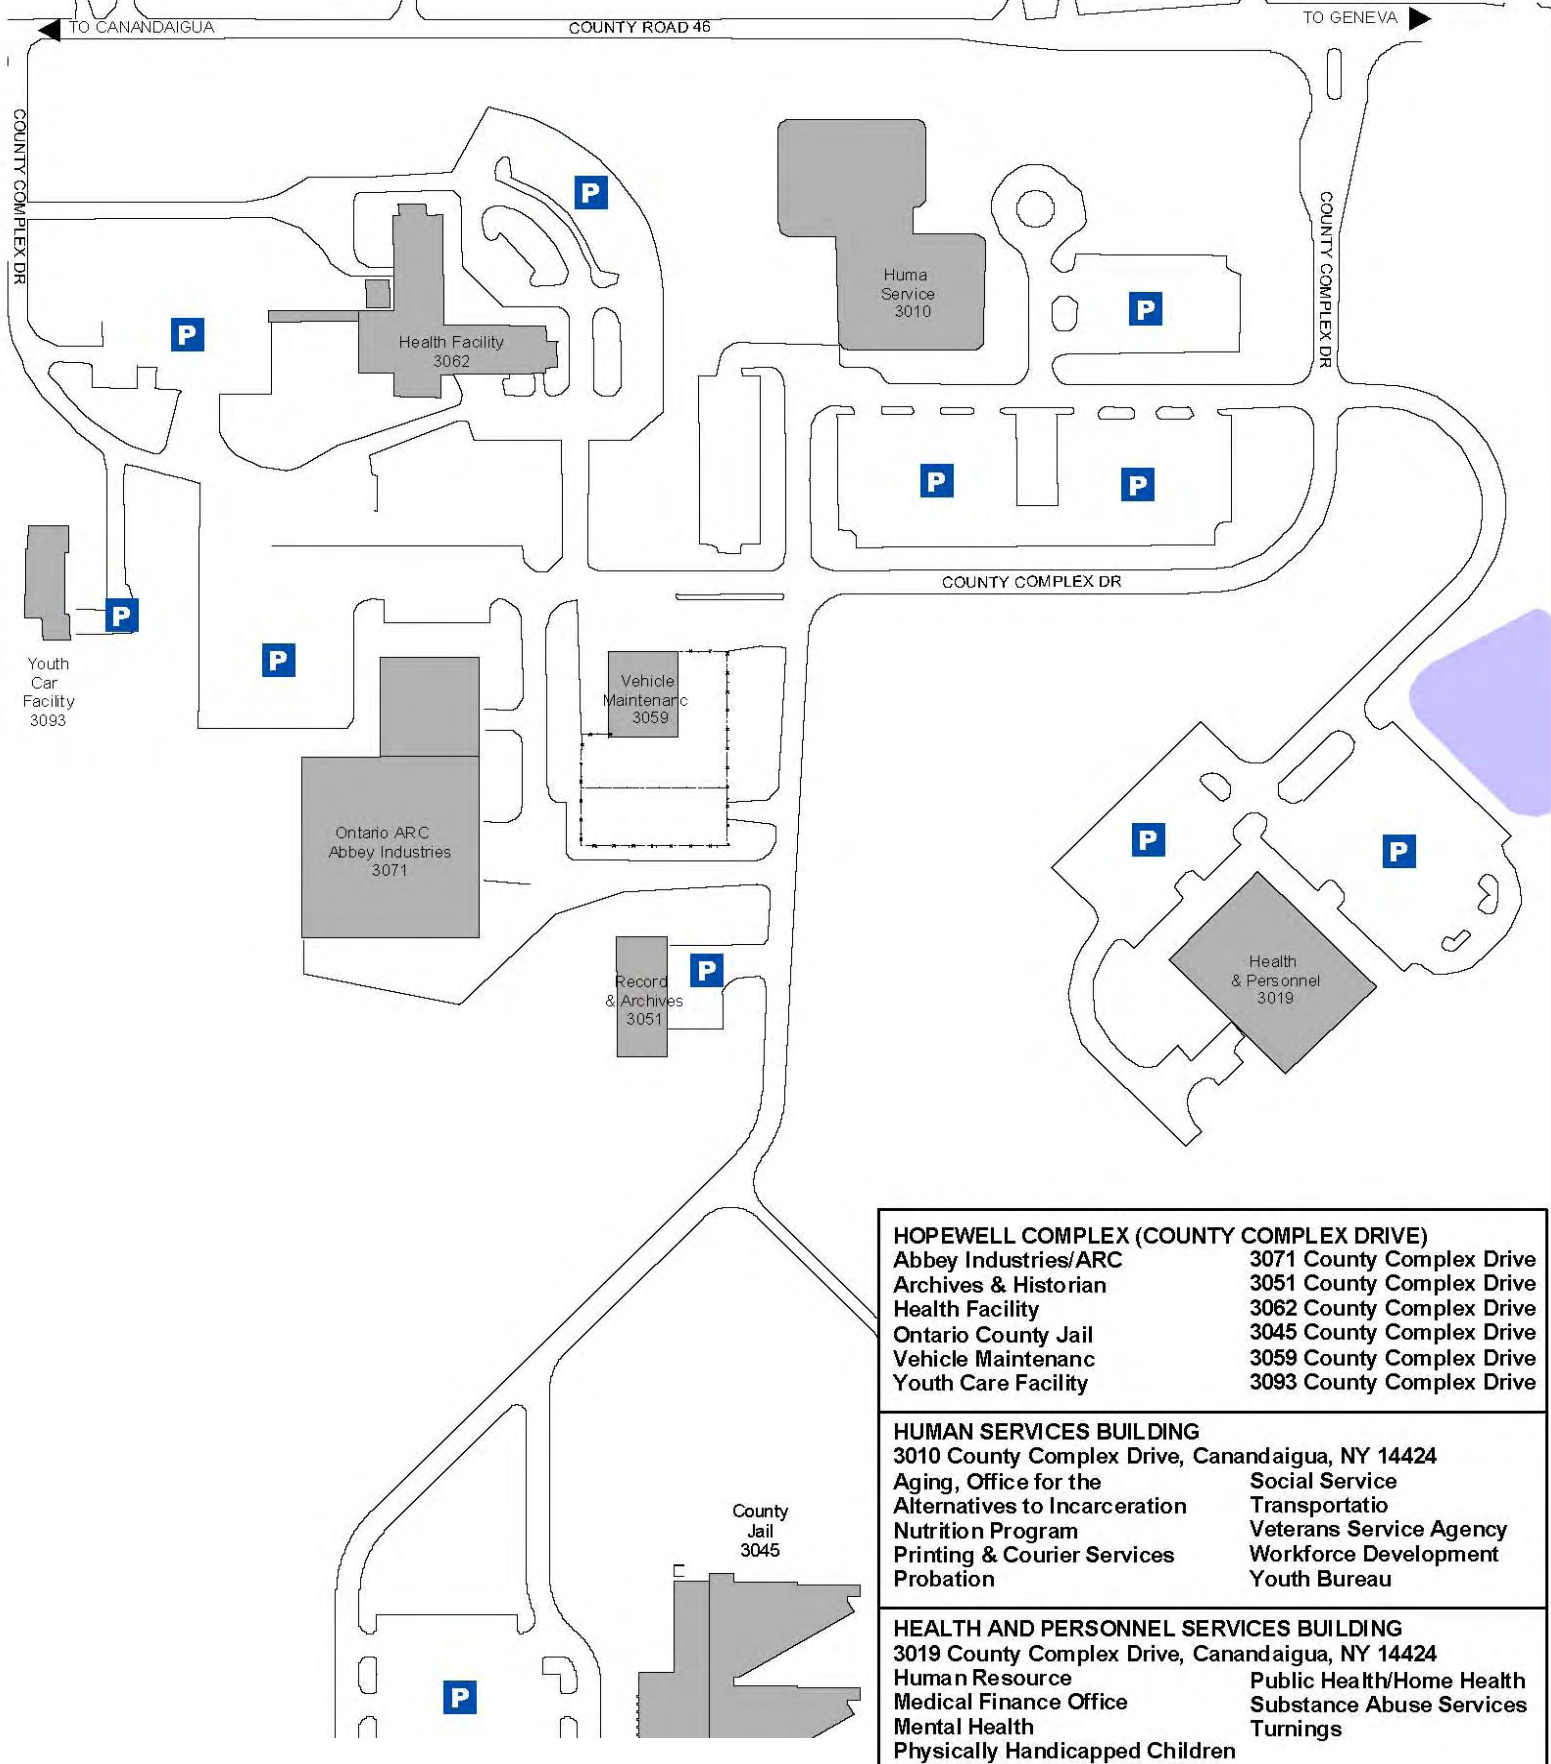

**Ontario County
County Complex Drive**
Prepared By: Ontario County, NY
Planning Department
AUGUST 2005

HOPEWELL COMPLEX (COUNTY COMPLEX DRIVE)	
Abbey Industries/ARC	3071 County Complex Drive
Archives & Historian	3051 County Complex Drive
Health Facility	3062 County Complex Drive
Ontario County Jail	3045 County Complex Drive
Vehicle Maintenance	3059 County Complex Drive
Youth Care Facility	3093 County Complex Drive
HUMAN SERVICES BUILDING	
3010 County Complex Drive, Canandaigua, NY 14424	
Aging, Office for the	Social Service
Alternatives to Incarceration	Transportation
Nutrition Program	Veterans Service Agency
Printing & Courier Services	Workforce Development
Probation	Youth Bureau
HEALTH AND PERSONNEL SERVICES BUILDING	
3019 County Complex Drive, Canandaigua, NY 14424	
Human Resource	Public Health/Home Health
Medical Finance Office	Substance Abuse Services
Mental Health	Turnings
Physically Handicapped Children	